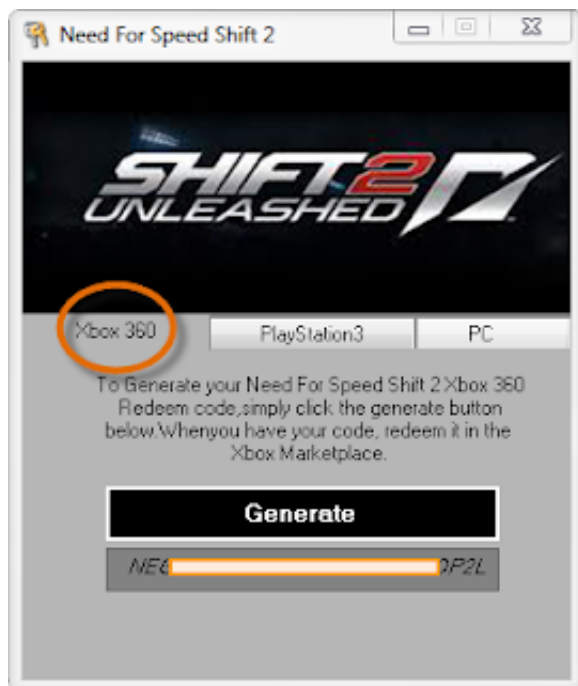

1. [enter xbox serial number](#)
2. [how to enter card number on xbox one](#)
3. [how to enter numbers using xbox controller](#)

For more information about the location of the USB port cover, click the following article number to view the article in the Microsoft Knowledge Base: 907578 ( ) Description of the Xbox 360 console physical features • On the back of the Xbox 360 console The Xbox 360 console serial number is displayed on the back of your Xbox 360 console, to the right and above the audio-visual (AV) port.. Bomb blast audio free download Call them and you should be fine Btw, I had the ring of death.

enter xbox serial number

enter xbox serial number, how to enter numbers on xbox one, how to enter card number on xbox one, how to enter numbers in gta 4 xbox 360, how to enter numbers using xbox controller, how to enter numbers in gta 5 xbox one, how to get xbox serial number, how to find xbox serial number, how to check xbox serial number, how do i find my xbox serial number

In this video, we'll show you how to find the serial number (device ID) for your Xbox (such as Xbox One or Xbox Connect) game console.. System Information is the last option on the list of console settings in the System section of the Xbox Dashboard.. I couldn't get the serial number to take via 360's website either I called XBox and was able to get a service request right thru them, no problem.

how to enter card number on xbox one

To see the serial number clearly, you may have to disconnect any attached USB devices, such as the Xbox 360 controller.. Enter Xbox 360 Serial NumbersMake sure that you remove any discs and turn off the console before you move your Xbox 360 console.. It will also display the manufacturing date of your Xbox 360, just above the serial number.