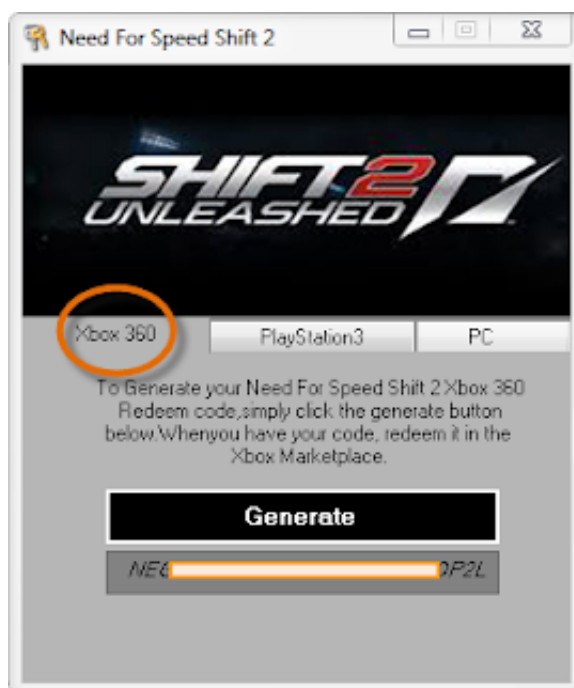

# Free Download

[Enter Xbox 360 Serial Number](#)

[Enter Xbox 360 Serial Number](#)

---

**Free Download**

---

Anyone else have experience with this situation? I found the answer The 12-digit serial number is located on the back of an Xbox 360.. Enter Xbox 360 Serial Number On BoxThe serial number can actually be found in 3 places: • In the Xbox Dashboard The Xbox 360 console serial number and console ID are displayed on the System Information screen of the Xbox Dashboard near the top.